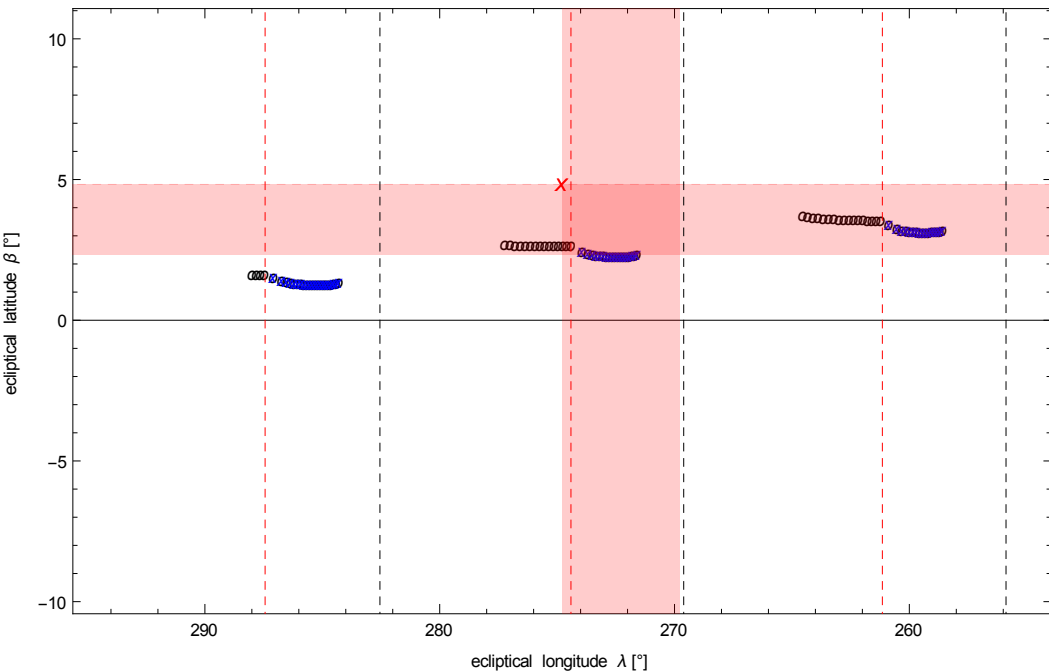

Observation : 5440

year : -104 ,month : 9 ,day : 5 (+/- 1 day)

event : 0 the moon is 2 kus and 0 si in_front_of b_capricorni

relation : low_to_the_south with 1 kus and 0 si.

Black dashed line: moon-rise
Red dashed line: moon-set

- o moon below horizon
- x moon above horizon
- x b_capricorni