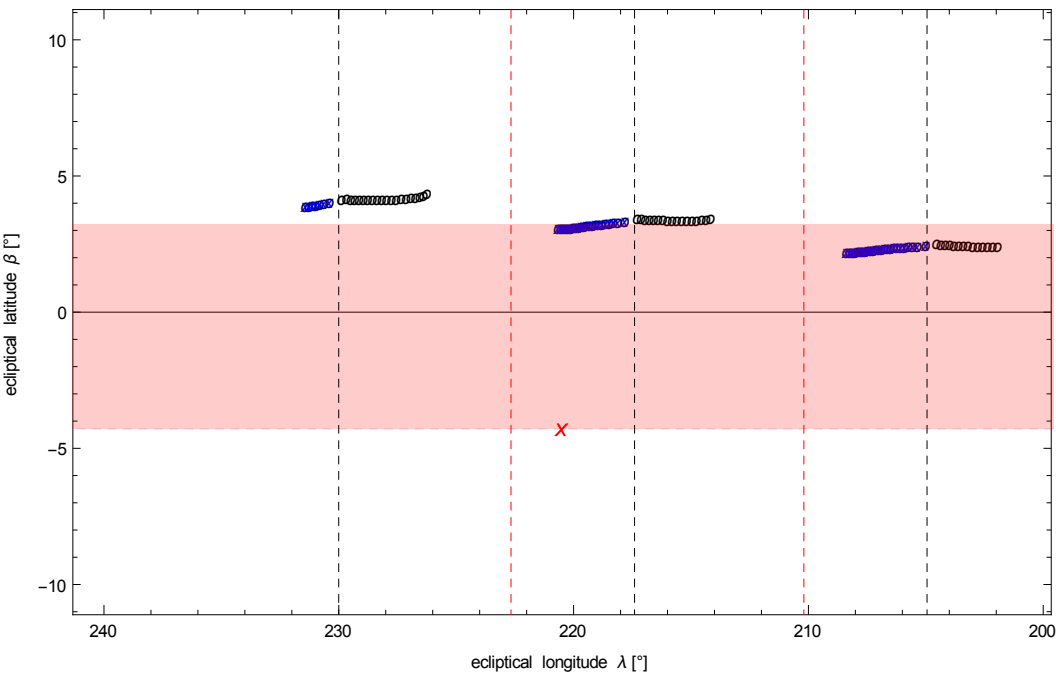

Observation : 5280

year : -106 ,month : 2 ,day : 15 (+/- 1 day)

event : last_part_of_night the moon is 3 kus and 0 si above a_scorpil

Black dashed line: moon-rise
Red dashed line: moon-set

- o moon below horizon
- x moon above horizon
- x a_scorpil