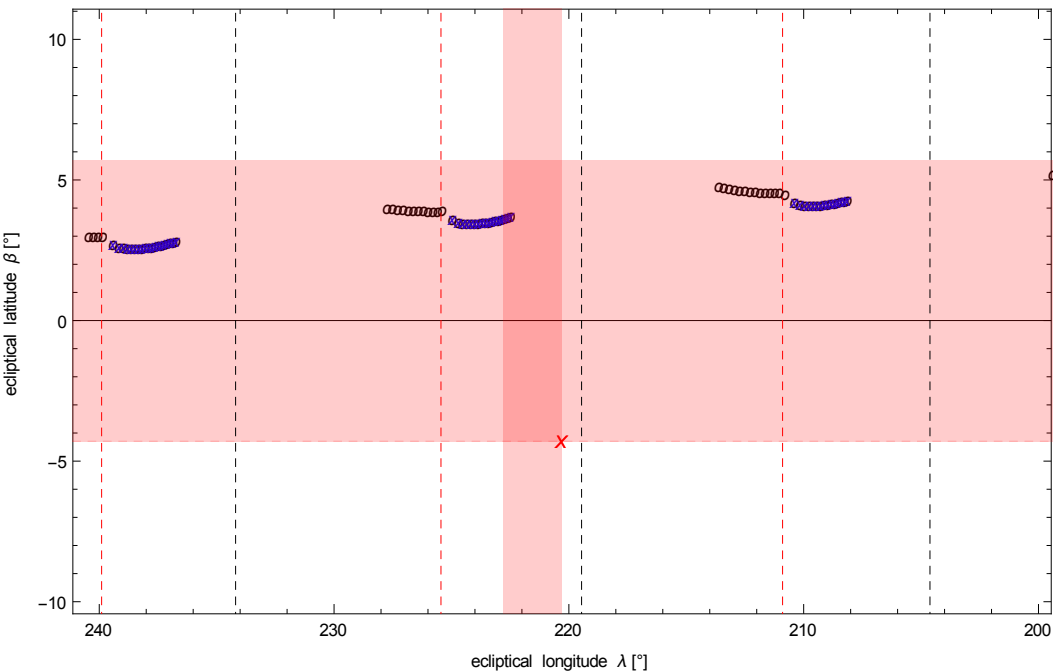

Observation : 4863

year : -121 ,month : 7 ,day : 17 (+/- 1 day)

event : beginning_of _night the moon is 1 kus and 0 si behind a_scorpis

relation : high_to _the _north with 4 kus and 0 si.

Black dashed line: moon-rise
Red dashed line: moon-set

- o moon below horizon
- x moon above horizon
- x a_scorpis