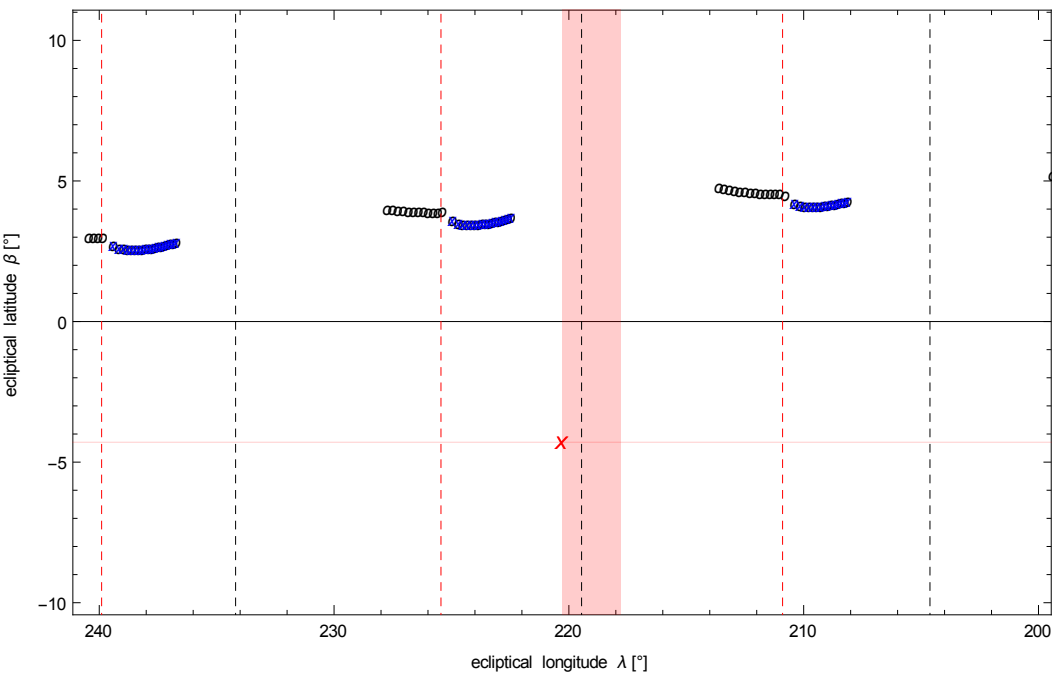

Observation : 4863

year : -121 ,month : 7 ,day : 17 (+/- 1 day)

event : beginning_of _night the moon is 1 kus and 0 si behind a_scorprii

relation : high_to _the _north with 4 kus and 0 si.

Black dashed line: moon-rise
Red dashed line: moon-set

- o moon below horizon
- x moon above horizon
- x a_scorprii