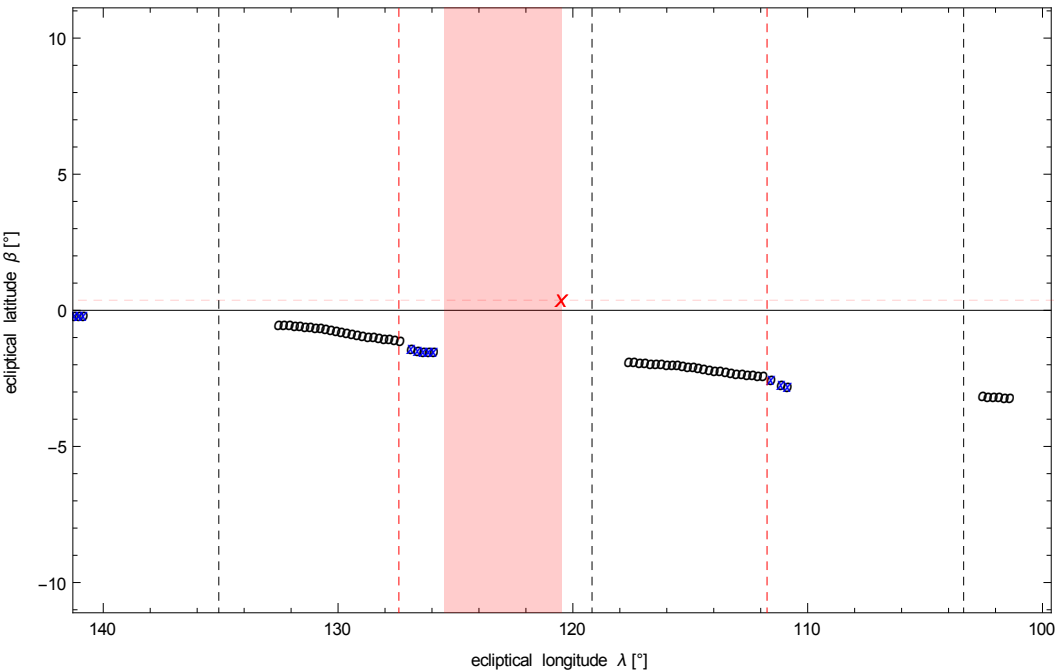

Observation : 4771

year : -123 ,month : 7 ,day : 2 (+/- 1 day)

event : 0 the moon is 2 kus and 0 si behind a_leonis

relation : low_to_the_south with 0 kus and 0 si.

Black dashed line: moon-rise
Red dashed line: moon-set

- o moon below horizon
- x moon above horizon
- x a_leonis