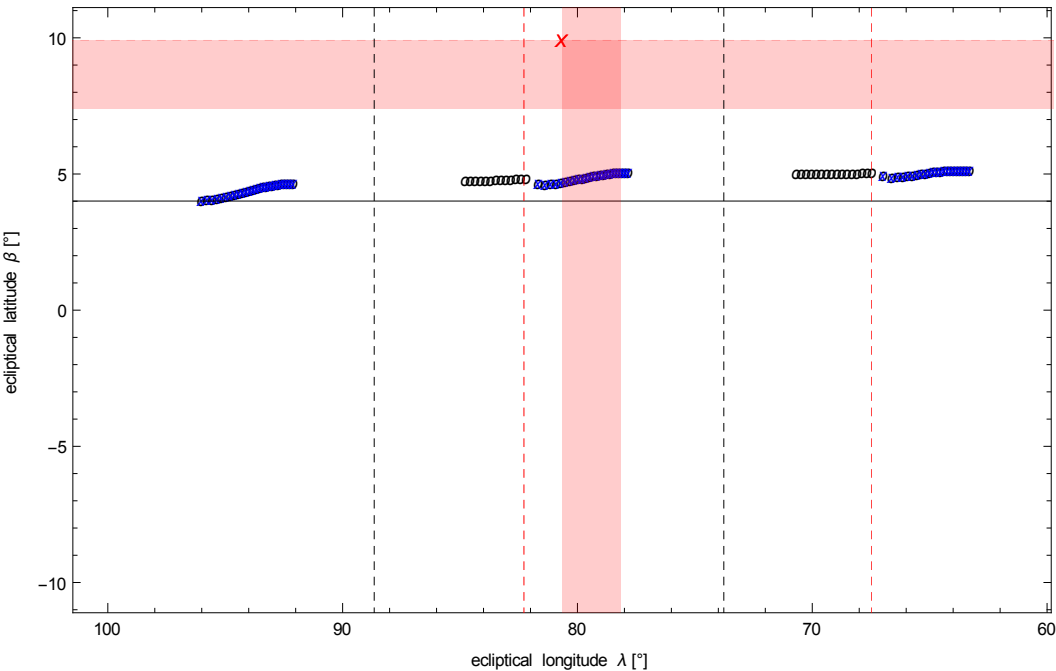

Observation : 4333

year : -133 ,month : 3 ,day : 3 (+/- 1 day)

event : beginning_of_night the moon is 1 kus and 0 si in_front_of_a_geminorum

relation : low_to_the_south with 1 kus and 0 si.

Black dashed line: moon-rise
Red dashed line: moon-set

- o moon below horizon
- x moon above horizon
- x a_geminorum