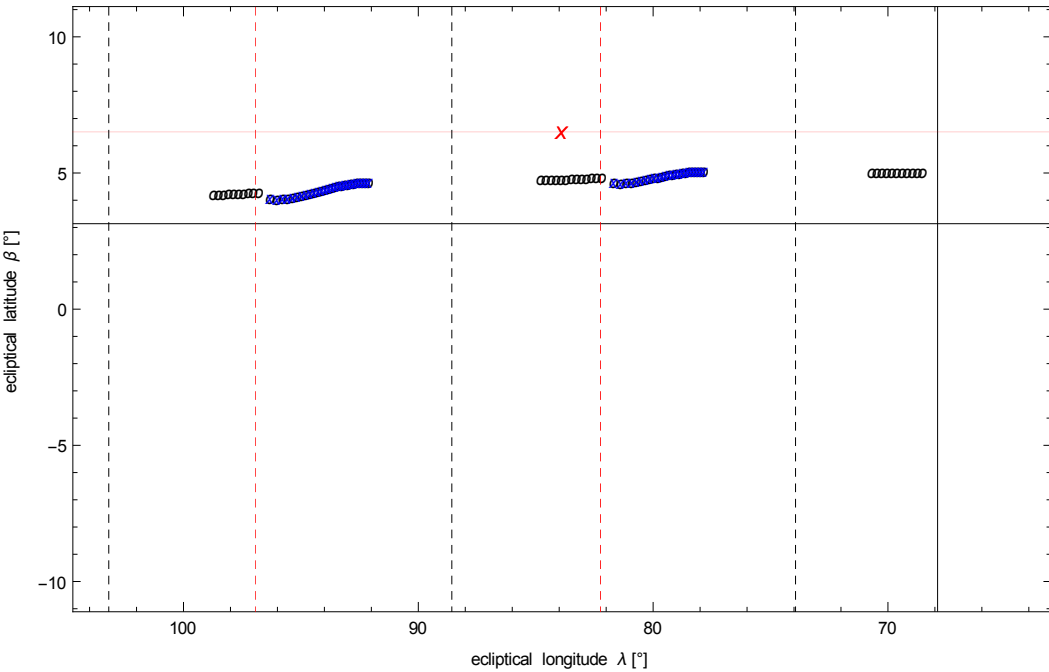

Observation : 4335

year : -133 ,month : 3 ,day : 4 (+/- 1 day)

event : beginning\_of \_night the moon is kus and 0 si behind b\_geminorum

relation : with 0 kus and 0 si.

Black dashed line: moon-rise

Red dashed line: moon-set

- o moon below horizon
- x moon above horizon
- x b\_geminorum