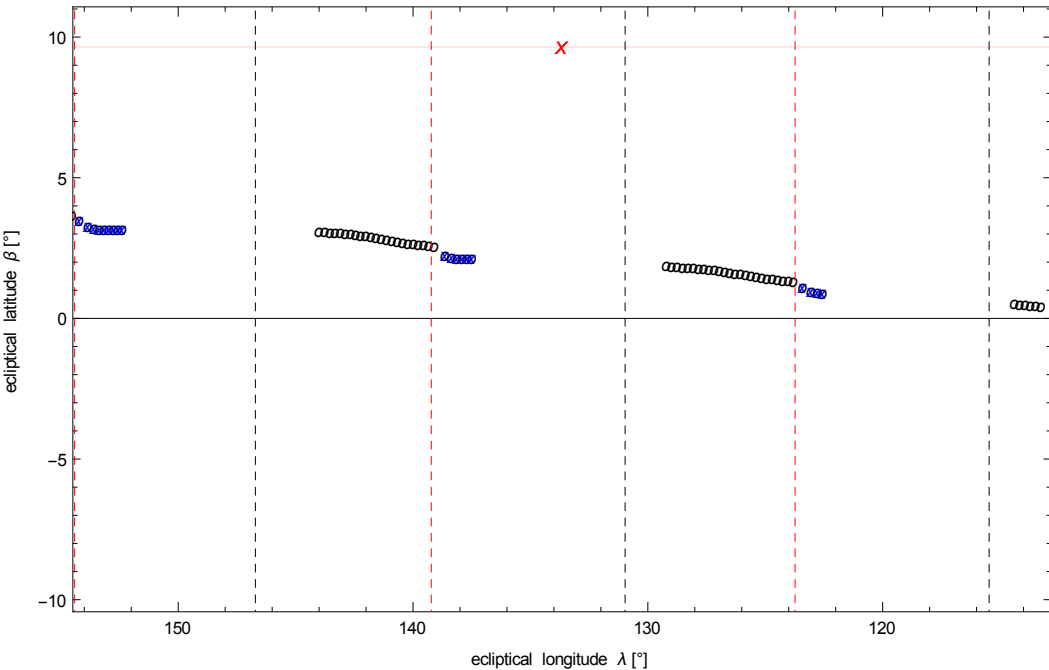

Observation : 4027

year : -140 ,month : 7 ,day : 10 (+/- 1 day)

event : 0 the moon is kus and 0 si below th_leonis

relation : with 0 kus and 0 si.

Black dashed line: moon-rise
Red dashed line: moon-set

- o moon below horizon
- x moon above horizon
- x th_leonis