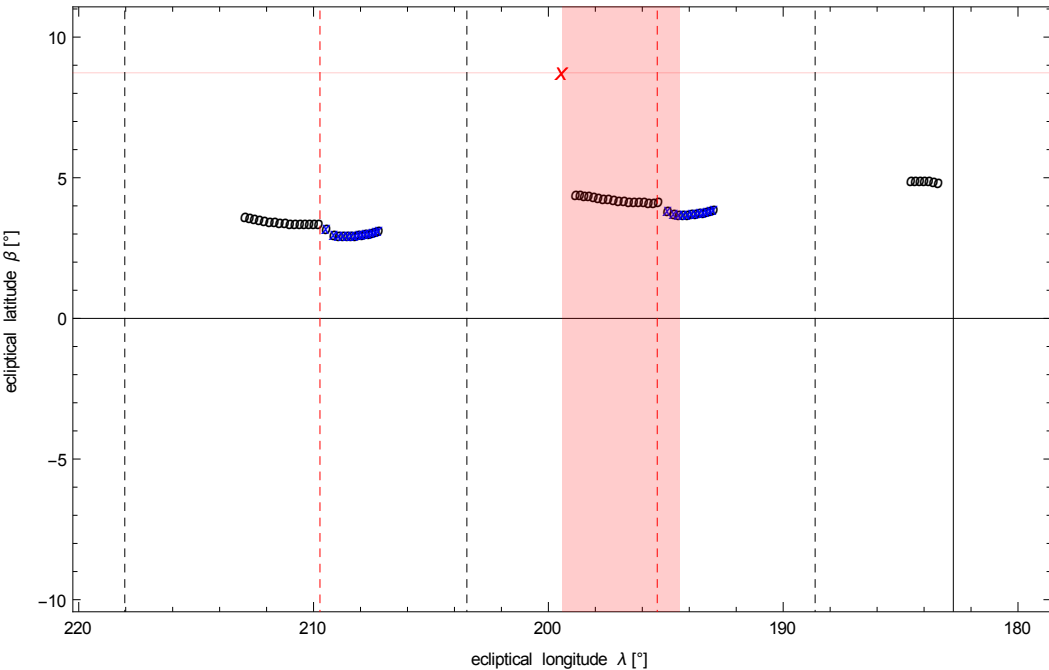

Observation : 3573

year : -157 ,month : 7 ,day : 23 (+/- 1 day)

event : 0 the moon is 2 kus and 0 si behind b\_librae

relation : with 0 kus and 0 si.

Black dashed line: moon-rise  
Red dashed line: moon-set

- o moon below horizon
- x moon above horizon
- x b\_librae