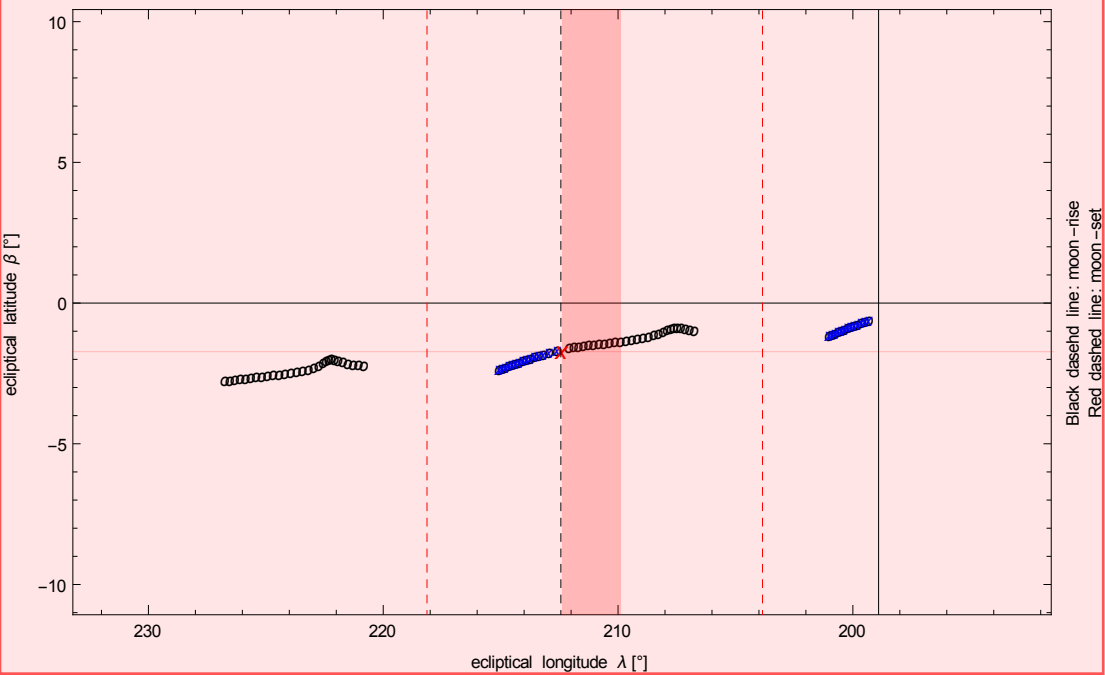

Observation : 3055

year: -172 ,month: 1 ,day: 1 (+/- 1 day)

event: last_part_of_night the moon is 1 kus and 0 si behind d_scorpis

Black dashed line: moon-rise
Red dashed line: moon-set

- o moon below horizon
- x moon above horizon
- x d_scorpis