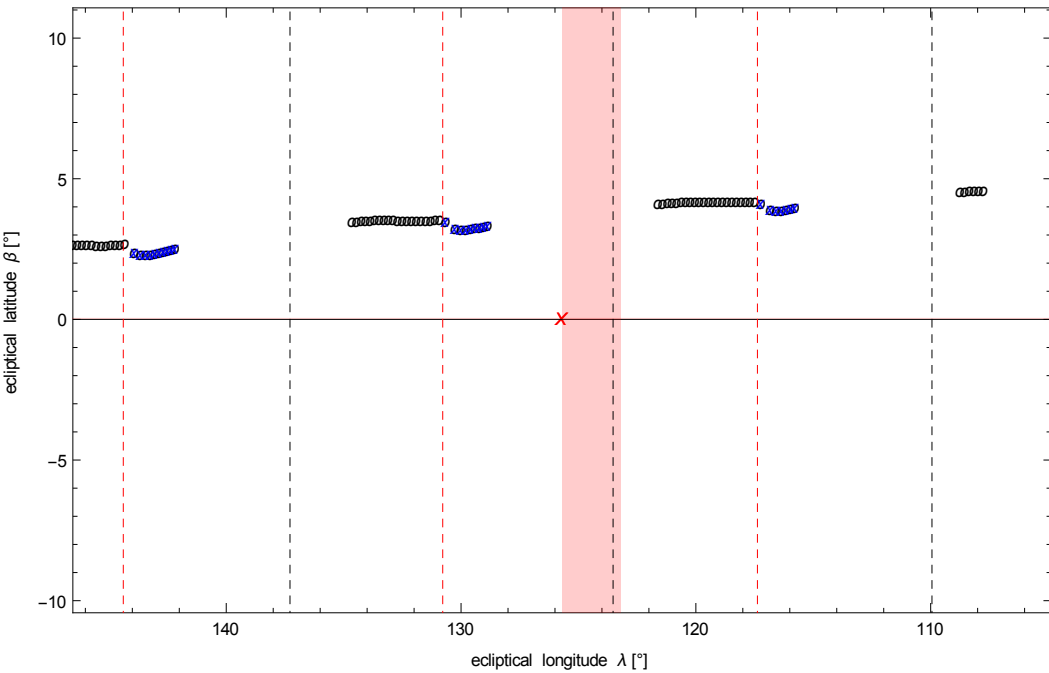

Observation : 2139  
year : -209 ,month : 6 ,day : 25 (+/- 1 day)  
event : 0 the moon is 1 kus and 0 si behind r\_leonis  
relation : with 0 kus and 0 si.

Black dashed line: moon-rise  
Red dashed line: moon-set

- o moon below horizon
- x moon above horizon
- x r\_leonis