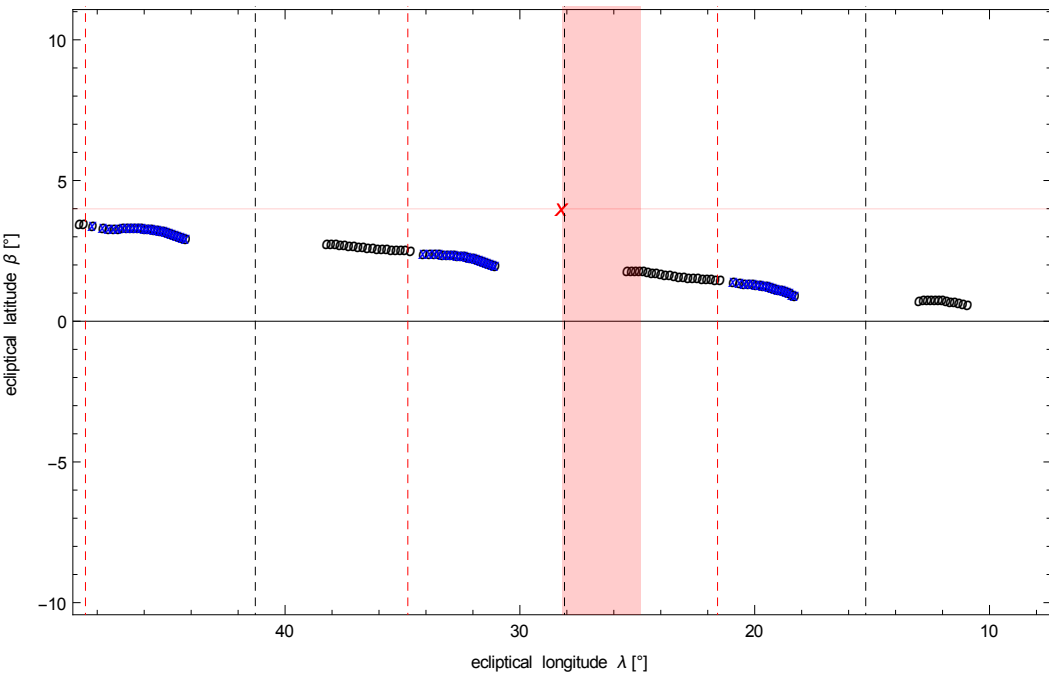

Observation : 1543

year : -246 ,month : 1 ,day : 22 (+/- 1 day)

event : beginning\_of \_night the moon is 1 kus and 8 si behind electra

Black dashed line: moon-rise

Red dashed line: moon-set

o moon below horizon

x moon above horizon

x electra