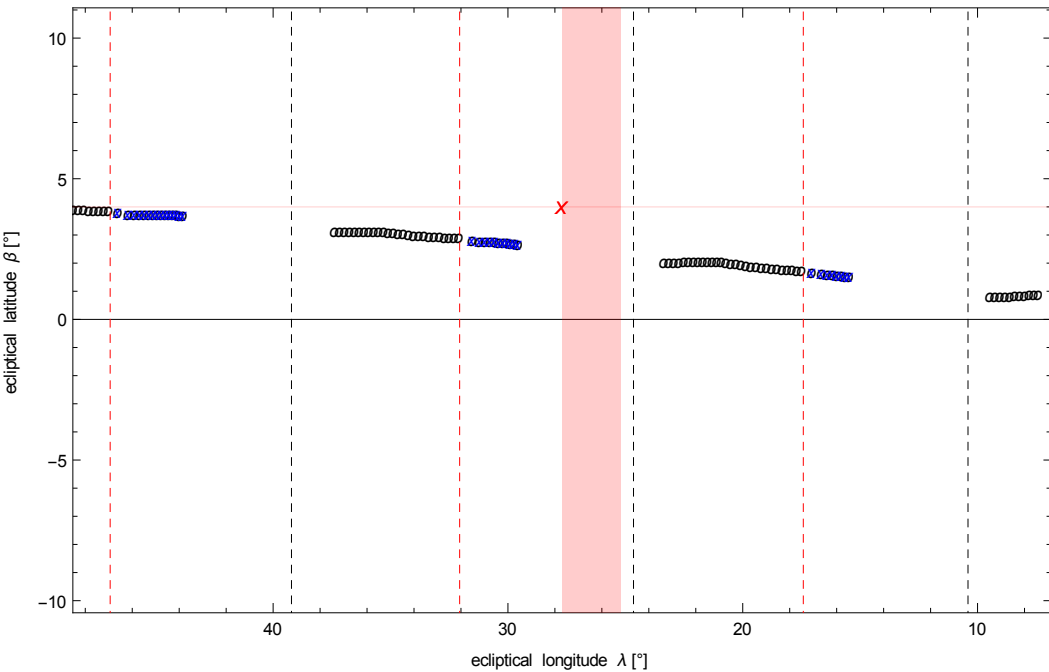

Observation : 917

year: -283 ,month: 3 ,day: 7 (+/- 1 day)

event: 0 the moon is 1 kus and 0 si behind electra

Black dashed line : moon -rise

Red dashed line : moon -set

o moon below horizon

x moon above horizon

x electra