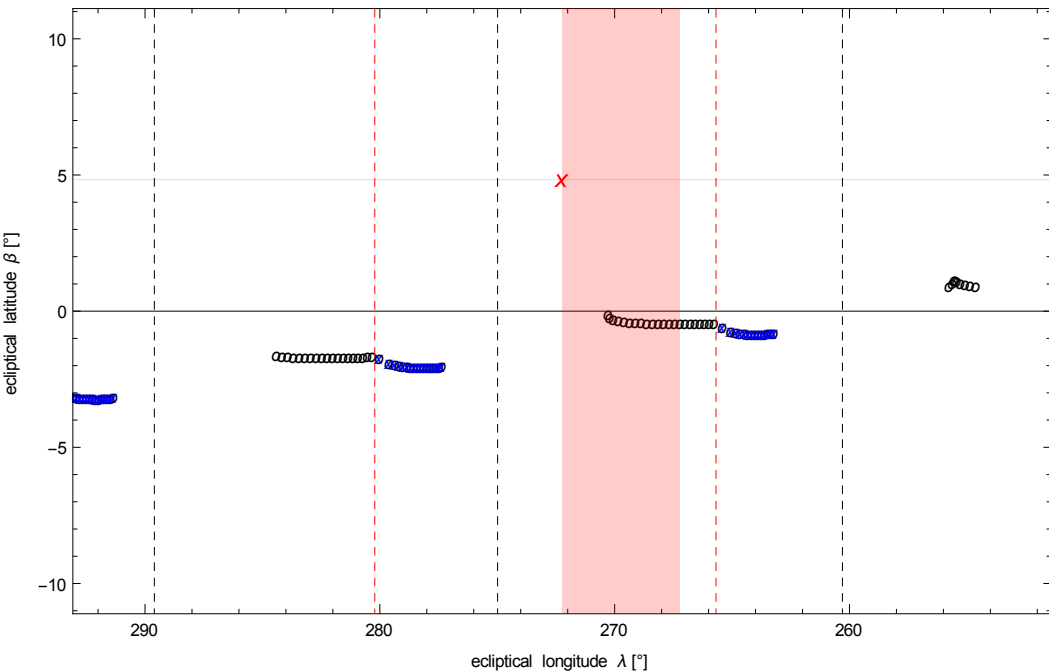

Observation : 820

year : -288 ,month : 9 ,day : 28 (+/- 1 day)

event : beginning_of _night the moon is 2 kus and 0 si behind b_capricorni

Black dashed line: moon-rise

Red dashed line: moon-set

o moon below horizon

x moon above horizon

x b_capricorni