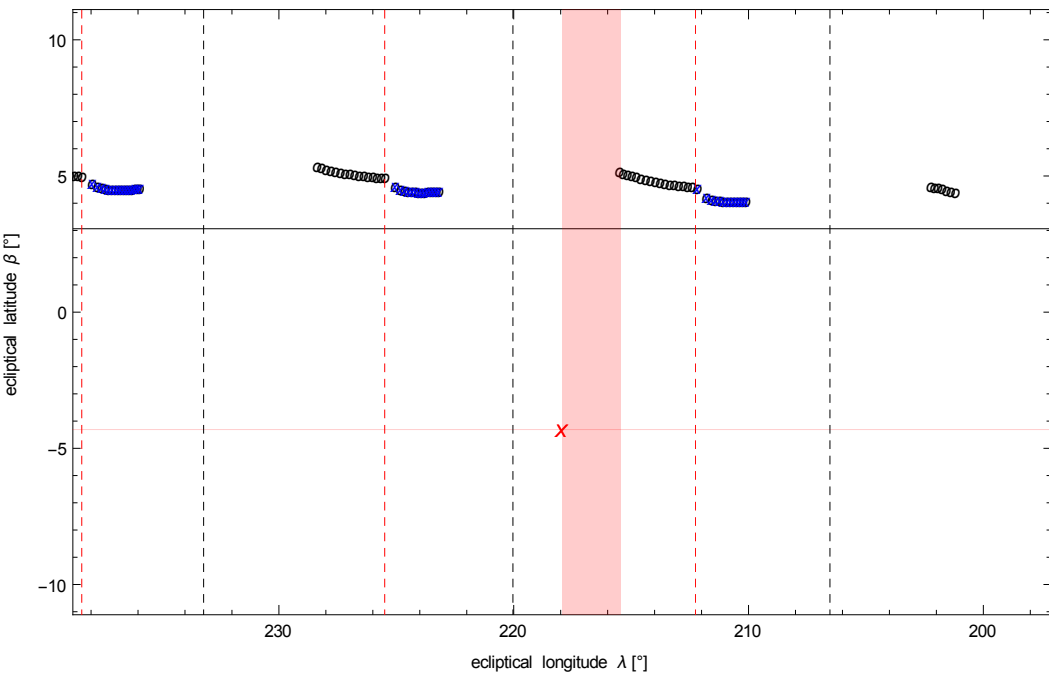

Observation : 775

year : -291 , month : 8 , day : 3 (+/- 1 day)

event : beginning_of _night the moon is 1 kus and 0 si behind a_scorpil

Black dashed line: moon-rise
Red dashed line: moon-set

- o moon below horizon
- x moon above horizon
- x a_scorpil