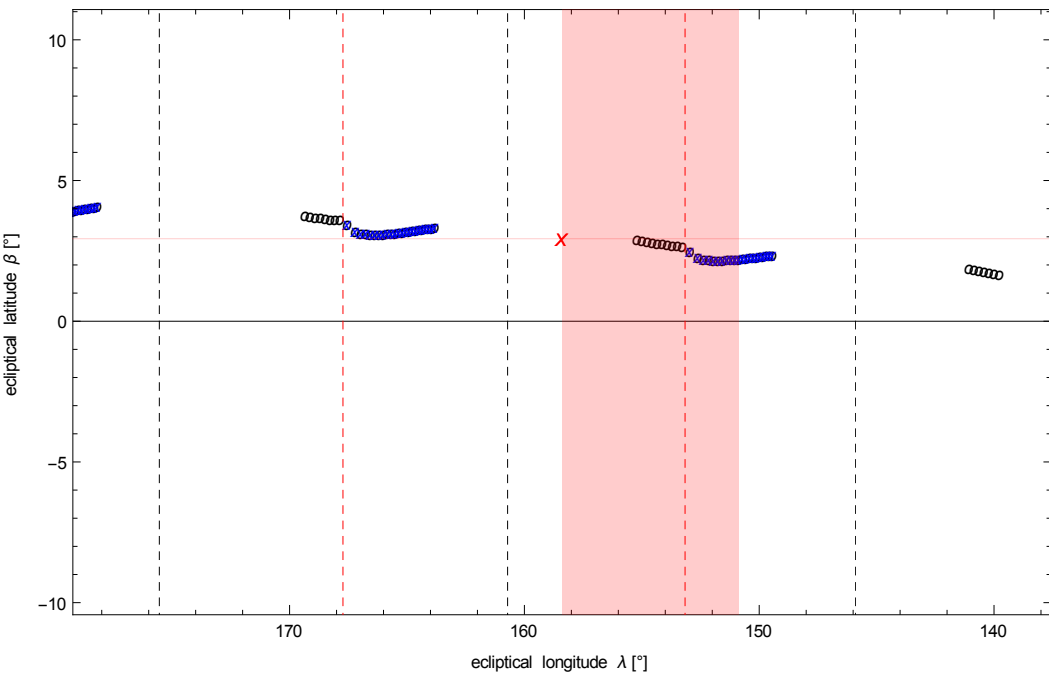

Observation : 658

year : -308 ,month : 5 ,day : 16 (+/- 1 day)

event : beginning_of _night the moon is 3 kus and 0 si behind g_virginis

Black dashed line: moon-rise

Red dashed line: moon-set

o moon below horizon

x moon above horizon

x g_virginis